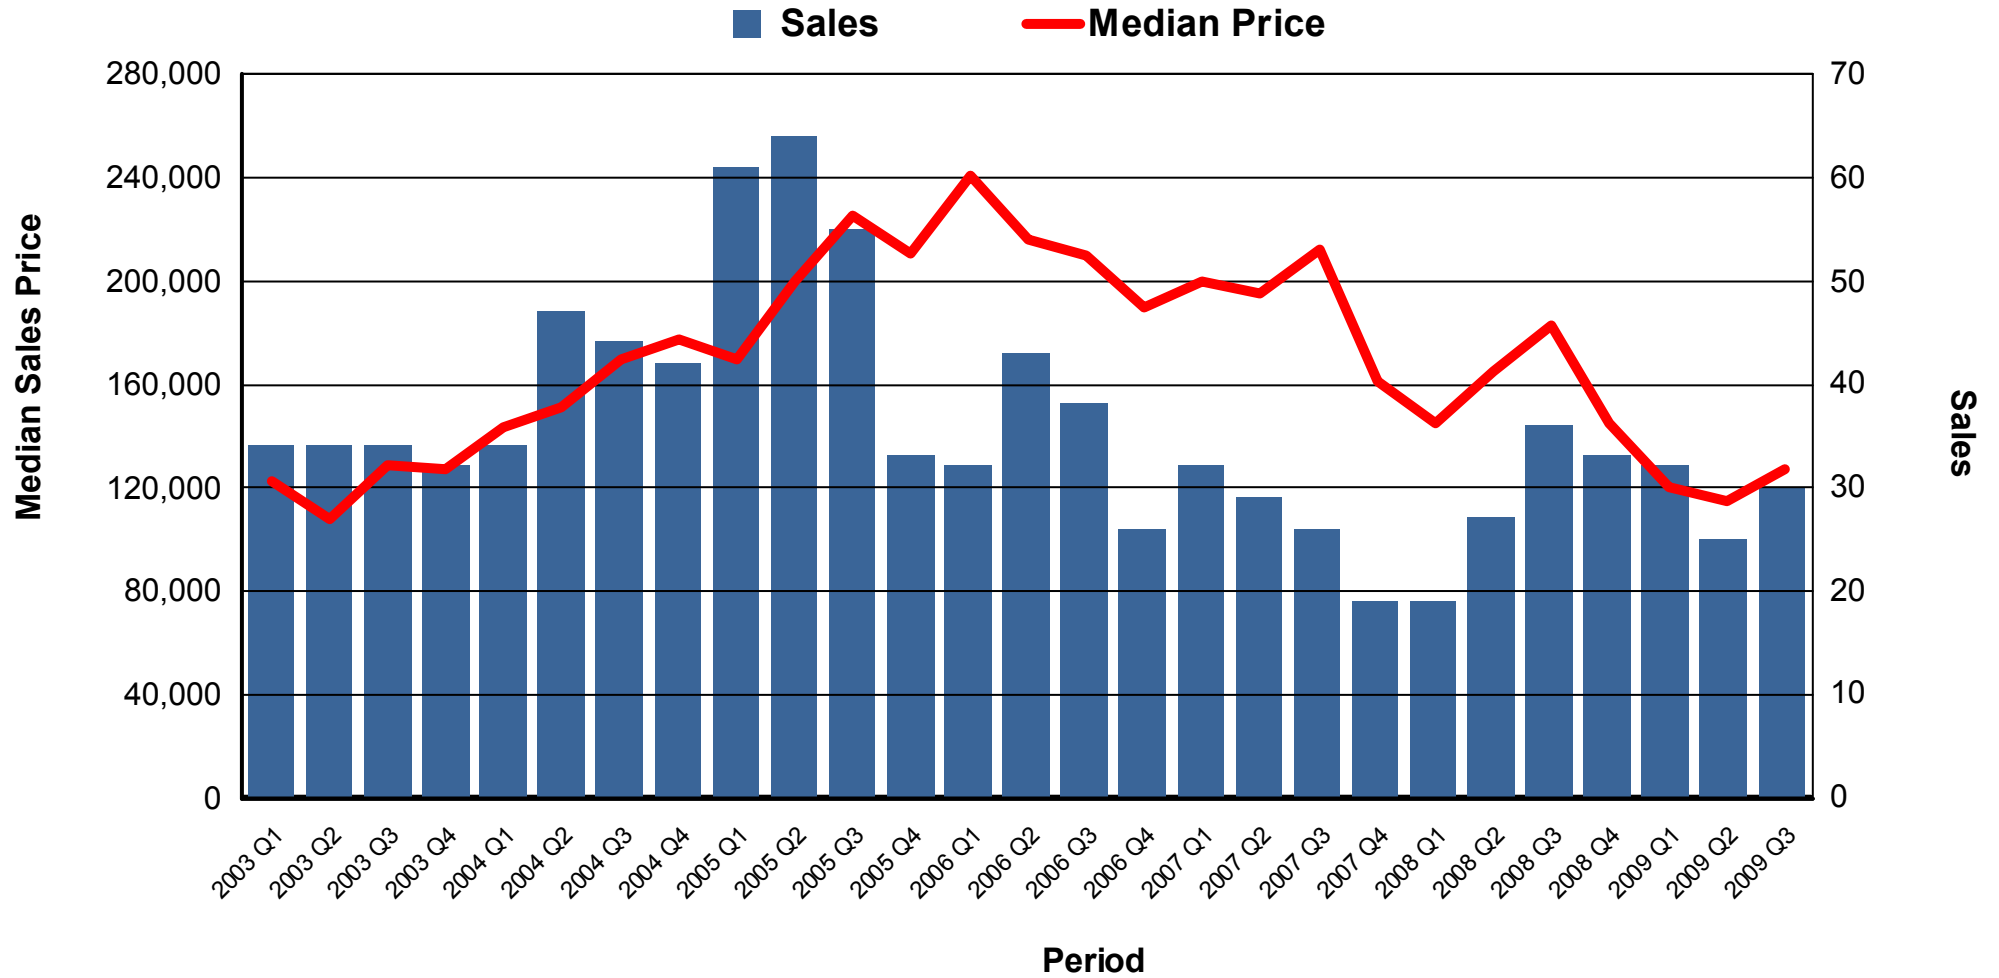

# THE COUNTY OF TEHAMA SALES HISTORY

Detached Single Family Residential Full Value Sales (01/01/2003 - 9/30/2009)

\*Sales not included in the analysis are quitclaim deeds, trust transfers, timeshares, and partial sales.

# THE CITY OF RED BLUFF SALES HISTORY

Detached Single Family Residential Full Value Sales (01/01/2003 - 9/30/2009)

\*Sales not included in the analysis are quitclaim deeds, trust transfers, timeshares, and partial sales.