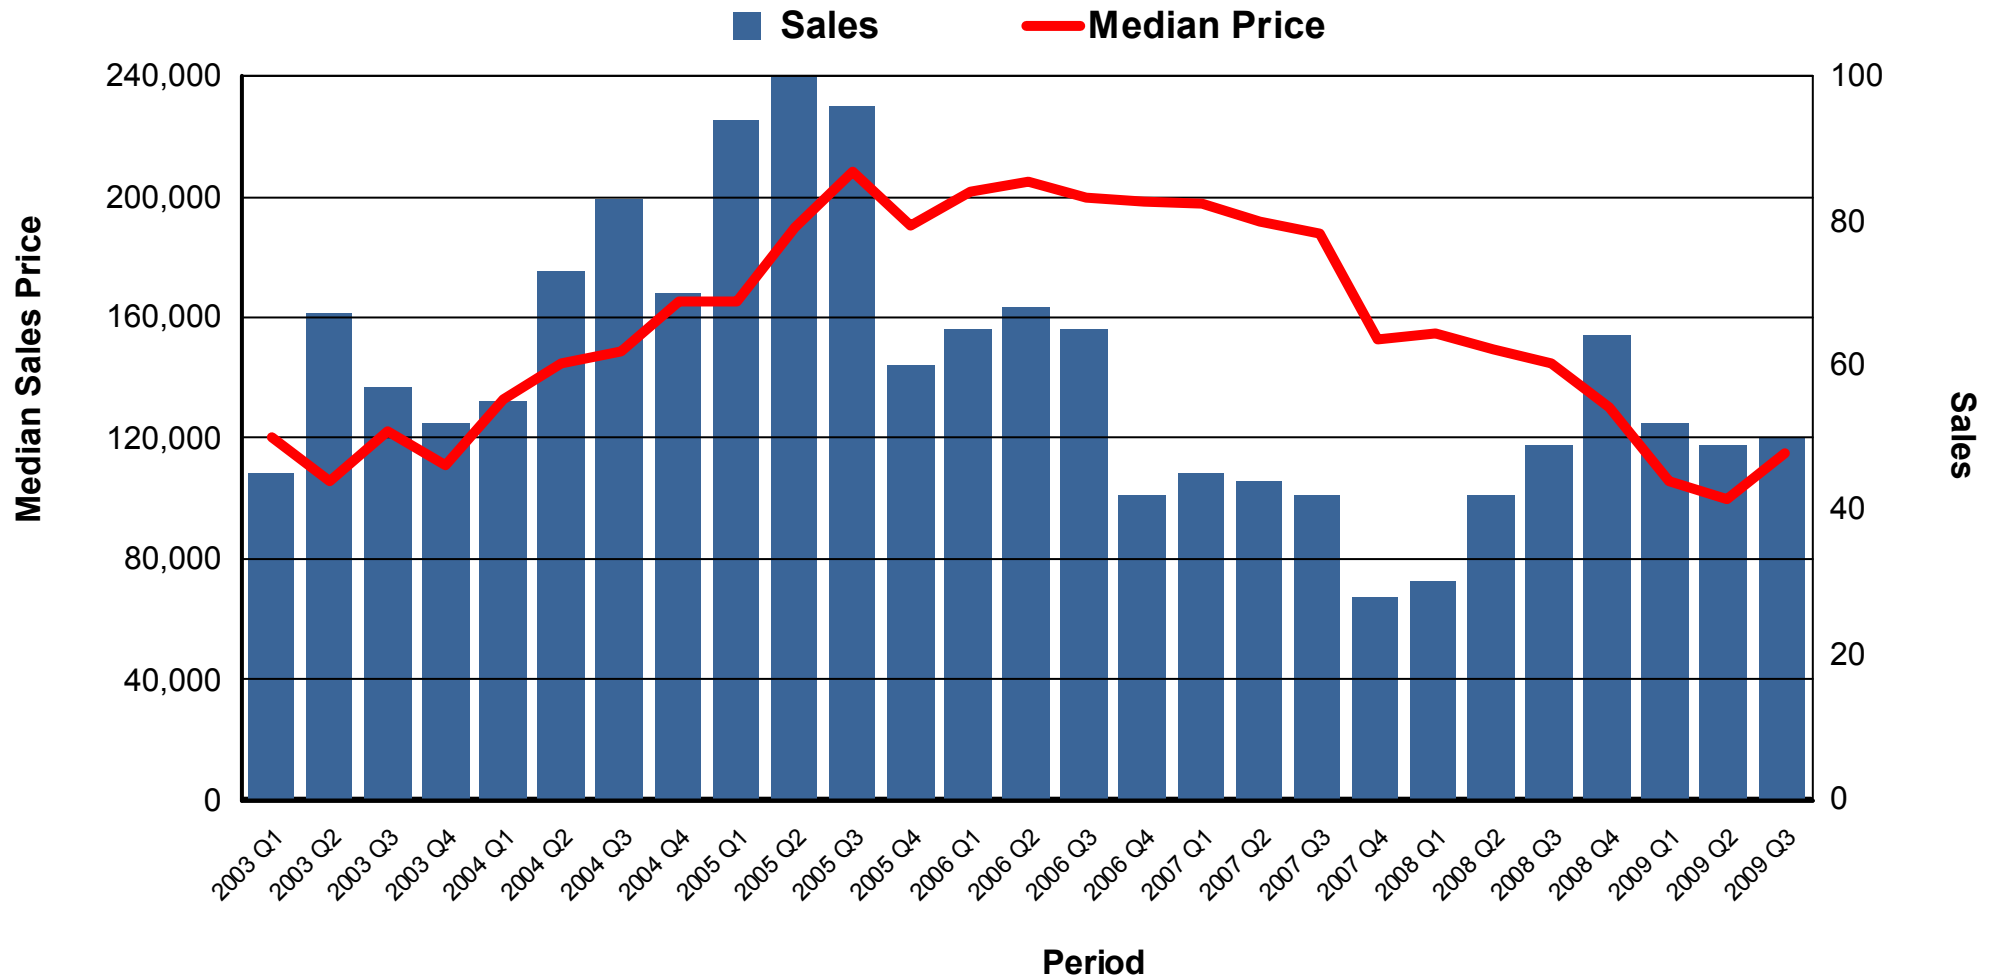

# THE COUNTY OF TEHAMA SALES HISTORY

Detached Single Family Residential Full Value Sales (01/01/2003 - 9/30/2009)

\*Sales not included in the analysis are quitclaim deeds, trust transfers, timeshares, and partial sales.

# THE CITY OF RED BLUFF SALES HISTORY

Detached Single Family Residential Full Value Sales (01/01/2003 - 9/30/2009)

\*Sales not included in the analysis are quitclaim deeds, trust transfers, timeshares, and partial sales.